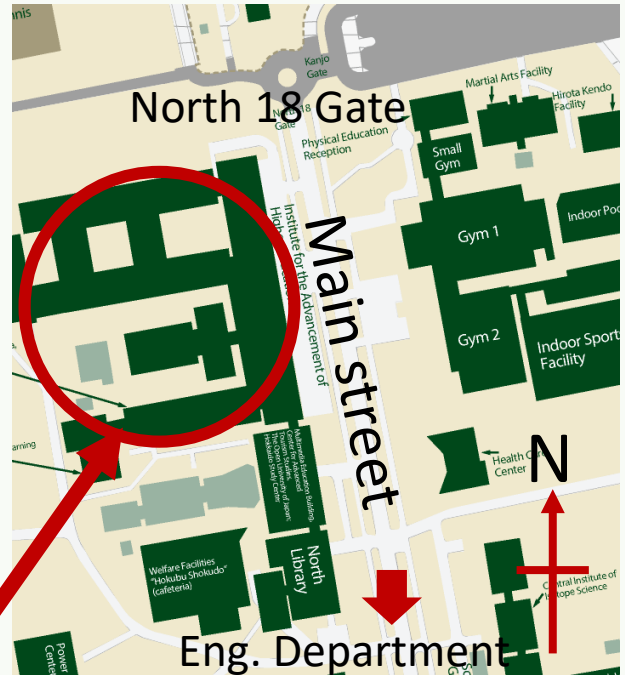

Nitobe College

Foundation Program
For Graduate Students

新渡戸カレッジ基礎プログラム大学院教育コース

受講相談会 Office Hours

Dates:

- 15:00-17:00, Wed, 18 Sep.
- 15:00-17:00, Fri, 20 Sep.
- 15:00-17:00, Tue, 24 Sep.
- 15:00-17:00, Tue, 1 Oct.
- 15:00-17:00, Wed, 2 Oct.
- 15:00-17:00, Fri, 4 Oct.

Place:

Institute for the Advancement
of Higher Education, 1F
(高等教育推進機構)

Room N160

Language: Japanese or English

*Please feel free to come and
ask us anything about Nitobe
College for Graduate Students!

If you are not available to visit on
any of the scheduled dates, please
contact below: